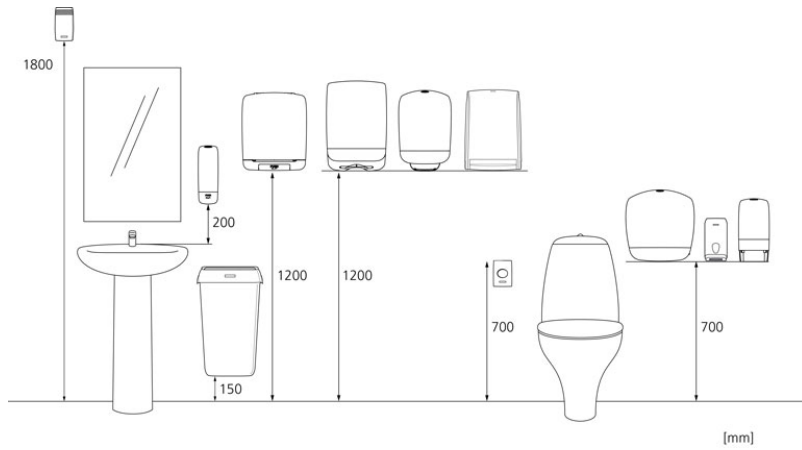

### Product / Consumer pack

x 100 mm  
y 204 mm  
z 125 mm

White

0.304 kg

### Transport pallet

x 800 mm  
y 1235 mm  
z 1200 mm

315

151.15 kg

6414300090212

**Measurements and installing**

**Related products**

954311  
Katrin Toilet Seat  
Sanitizer 500 ml