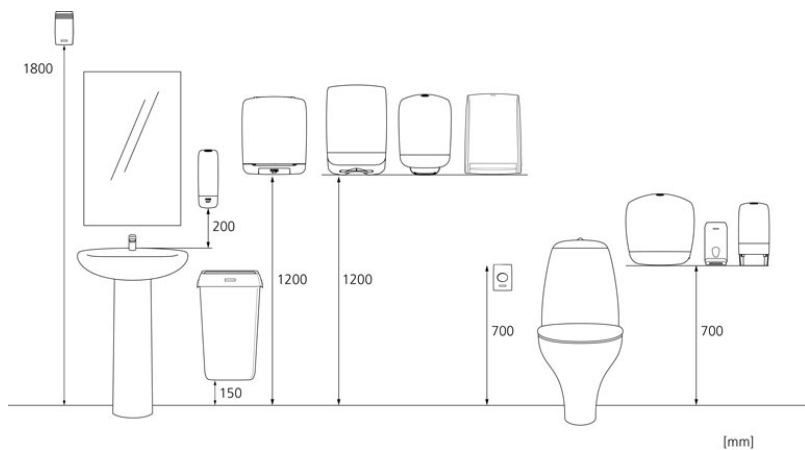

y 1218 mm

z 1200 mm

72

110.254 kg

6414300092117

Measurements and installing

Related products

475505
**Katrin Basic Hand
 Towel Roll S
 Coreless Low
 Pallet**